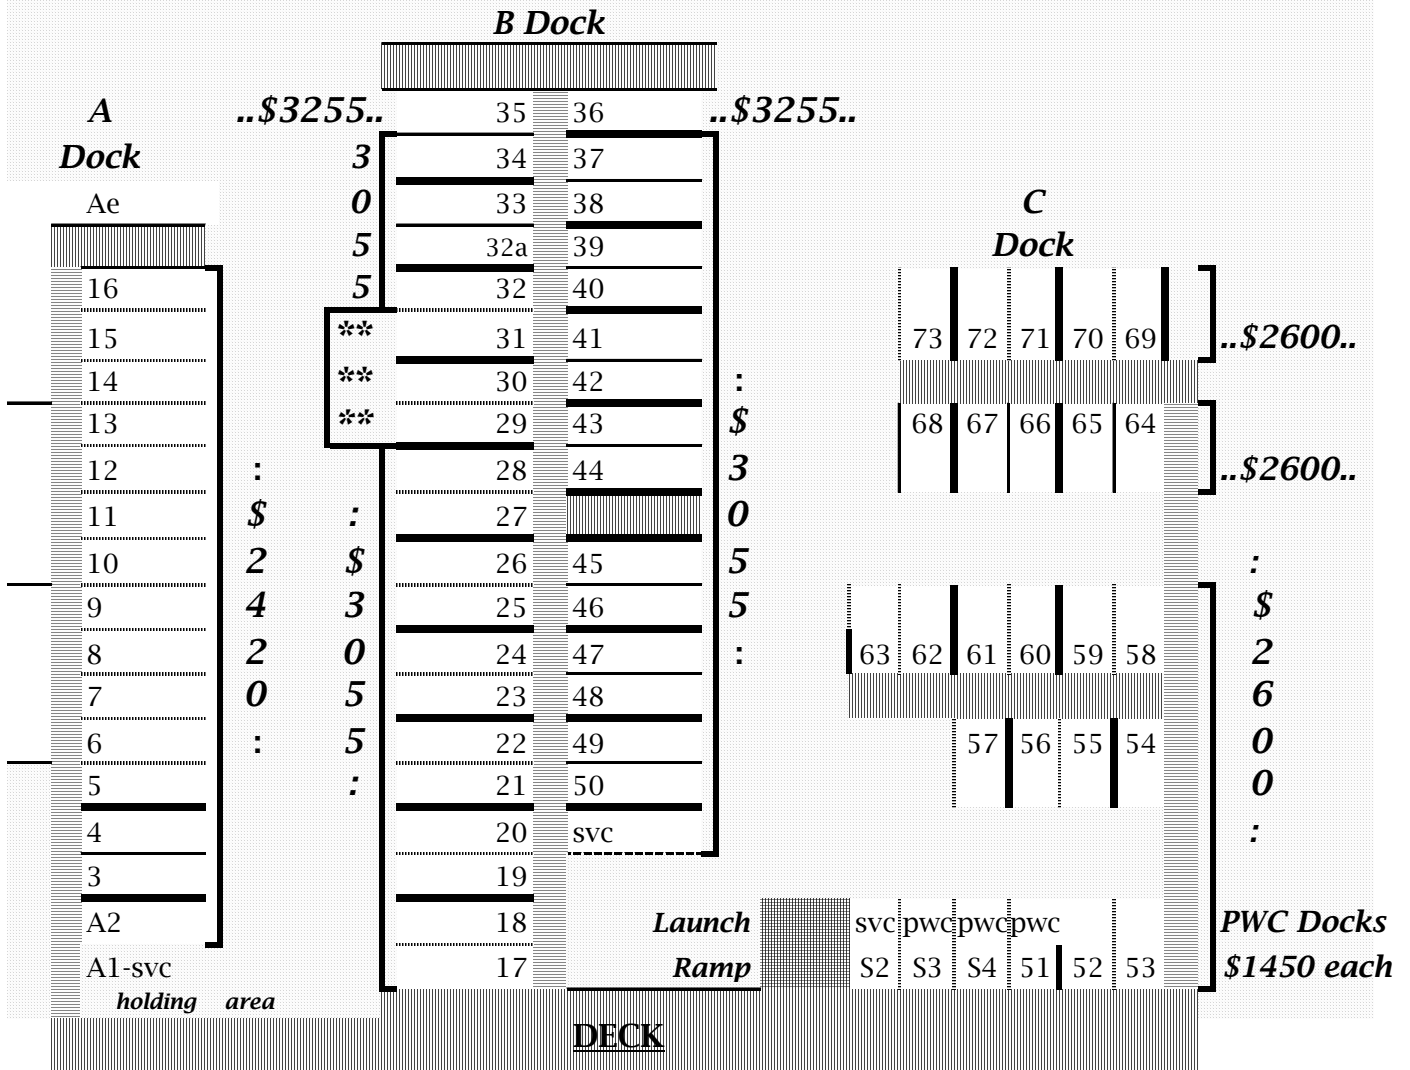

In-Water Slip Rates April 1 through November 30, 2024

Rest Rooms & Shower
ICE MACHINES

We Offer More Value...

- *LONGER SEASON
- *FULL SERVICE MARINA
- *FREE ICE
- *FLOATING DOCKS W/WATER
- *SECURITY GATE 24/7 ACCESS
- *ONSITE BAIT & TACKLE SHOP
- *FULLY STOCKED SHIP'S STORE
- *SCENIC DECK/PICNIC AREA
- *PRIVATE HEADS & SHOWER
- *LIGHTED FISH CLEANING STATION
- *EXTENDED FALL SLIP RENTALS
- ** 8 1/2' NARROW SLIP \$2850 ****
- * CERTIFIED HONDA & YAMAHA PARTS SALES & SERVICE
- * EASY ACCESS TO GREAT EGG INLET & EGG HARBOR RIVER